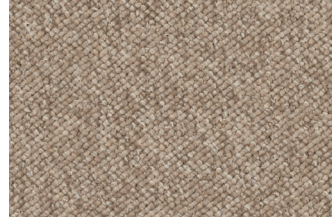

**JACOBSEN
BRINGS YOU**
Genesis

Suitable for all residential applications such as:

- > Living Room
- > Entrance
- > Rumpus
- > Bedroom
- > Stairs

Eaves 39071

Mink 3913

Gault 3914

Berg 3911

Diorite 3912

Tropical 3906

Culm 3916

Brook 3917

Specifications

Range Name	Genesis
Description	Textured Tufted Loop Pile
Pile Content	100% ECONYL® Solution Dyed Nylon
Gauge	3/16"
Total Pile Weight	1085g/m2 (32oz/yd2)
Pile Height	High: 6.0mm ± 1mm Low: 3.0mm ± 1mm
Width	3.66m
Secondary Backing	Blue Stripe Synthetic backing
ACCS Rating	Residential: Extra Heavy Duty (6 Star) Contract: Medium Duty (2 Star)
Pattern Repeat	Length: 20mm Width: 10mm
Accreditations	Environmental Management System 14001

Stylish simplicity

The neutral, organic colour palette provides a fantastic, flexible foundation for a wide range of modern interior design themes and furnishings.

Colourfast and made to last

Designed to retain its aesthetic appeal for years to come, Genesis colours will not rub off or bleed, and strongly resist fading from sunlight and general wear.