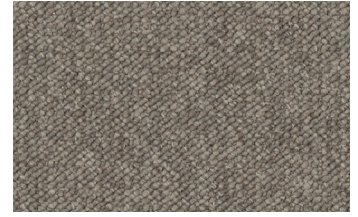

**JACOBSEN
BRINGS YOU**
Genesis

Suitable for all residential applications such as:

- > Living Room
- > Entrance
- > Rumpus
- > Bedroom
- > Stairs

Eaves 39071

Mink 3913

Gault 3914

Berg 3911

Diorite 3912

Tropical 3906

Culm 3916

Brook 3917

Specifications

Range Name	Genesis
Description	Textured Tufted Loop Pile
Pile Content	100% ECONYL® Solution Dyed Nylon
Gauge	3/16"
Total Pile Weight	1085g/m2 (32oz/yd2)
Pile Height	High: 6.0mm ± 1mm Low: 3.0mm ± 1mm
Width	3.66m
Secondary Backing	Blue Stripe Synthetic backing
ACCS Rating	Residential: Extra Heavy Duty (6 Star) Contract: Medium Duty (2 Star)
Pattern Repeat	Length: 20mm Width: 10mm
Accreditations	Environmental Management System 14001

Stylish simplicity

The neutral, organic colour palette provides a fantastic, flexible foundation for a wide range of modern interior design themes and furnishings.

Colourfast and made to last

Designed to retain its aesthetic appeal for years to come, Genesis colours will not rub off or bleed, and strongly resist fading from sunlight and general wear.