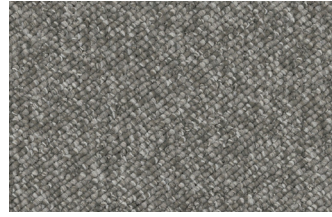

**JACOBSEN
BRINGS YOU**
Genesis

Suitable for all residential applications such as:

- > Living Room
- > Entrance
- > Rumpus
- > Bedroom
- > Stairs

Eaves 39071

Mink 3913

Gault 3914

Berg 3911

Diorite 3912

Tropical 3906

Culm 3916

Brook 3917

Specifications

Range Name	Genesis
Description	Textured Tufted Loop Pile
Pile Content	100% ECONYL® Solution Dyed Nylon
Gauge	3/16"
Total Pile Weight	1085g/m2 (32oz/yd2)
Pile Height	High: 6.0mm ± 1mm Low: 3.0mm ± 1mm
Width	3.66m
Secondary Backing	Blue Stripe Synthetic backing
ACCS Rating	Residential: Extra Heavy Duty (6 Star) Contract: Medium Duty (2 Star)
Pattern Repeat	Length: 20mm Width: 10mm
Accreditations	Environmental Management System 14001

Stylish simplicity

The neutral, organic colour palette provides a fantastic, flexible foundation for a wide range of modern interior design themes and furnishings.

Colourfast and made to last

Designed to retain its aesthetic appeal for years to come, Genesis colours will not rub off or bleed, and strongly resist fading from sunlight and general wear.