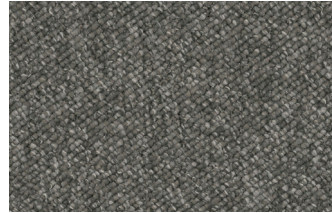

**JACOBSEN
BRINGS YOU**
Genesis

Suitable for all residential applications such as:

- > Living Room
- > Entrance
- > Rumpus
- > Bedroom
- > Stairs

Eaves 39071

Mink 3913

Gault 3914

Berg 3911

Diorite 3912

Tropical 3906

Culm 3916

Brook 3917

Specifications

Range Name	Genesis
Description	Textured Tufted Loop Pile
Pile Content	100% ECONYL® Solution Dyed Nylon
Gauge	3/16"
Total Pile Weight	1085g/m2 (32oz/yd2)
Pile Height	High: 6.0mm ± 1mm Low: 3.0mm ± 1mm
Width	3.66m
Secondary Backing	Blue Stripe Synthetic backing
ACCS Rating	Residential: Extra Heavy Duty (6 Star) Contract: Medium Duty (2 Star)
Pattern Repeat	Length: 20mm Width: 10mm
Accreditations	Environmental Management System 14001

Stylish simplicity

The neutral, organic colour palette provides a fantastic, flexible foundation for a wide range of modern interior design themes and furnishings.

Colourfast and made to last

Designed to retain its aesthetic appeal for years to come, Genesis colours will not rub off or bleed, and strongly resist fading from sunlight and general wear.