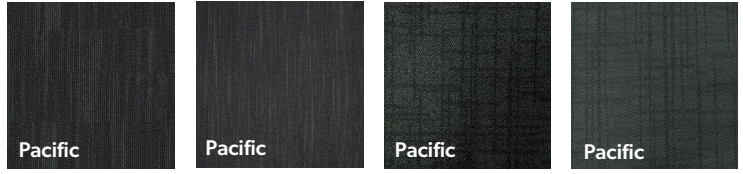

**JACOBSEN
BRINGS YOU**

Focus
Commercial Carpet Tiles
NZ Stock Ranges

Colours

Desso

Essence Maze

Essence Maze

Grain

Grain

Shaw Contract

Karamea Lava

Muriwai Lava

Piha Reef*

Piha Silica

Taharuu Bedrock*

Taharuu Clay

Waimea Bluestone*

Waimea Coal

Waimea Granite

Waimea Volcanic

Specifications

	DESSO	SHAW
Size	500 x 500 mm	610 x 610 mm
Backing	Ecobase®	Ecoworx®
Fibre	Solution Dyed Nylon	Solution Dyed Nylon
Box	20 tiles (5 m ²)	12 tiles (4.46 m ²)
Environmental	Cradle to Cradle Greentag	Cradle to Cradle Declare GECA