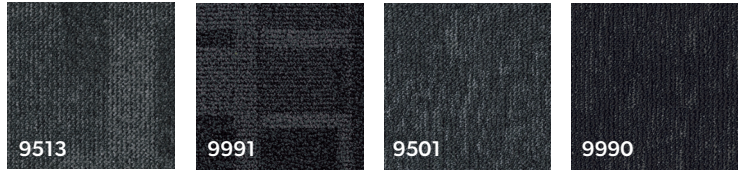

**JACOBSEN
BRINGS YOU**

Focus
Commercial Carpet Tiles
NZ Stock Ranges

Colours

Desso

Essence Maze

Essence Maze

Grain

Grain

Shaw Contract

Karamea Lava

Muriwai Lava

Piha Reef*

Piha Silica

Taharuu Bedrock*

Taharuu Clay

Waimea Bluestone*

Waimea Coal

Waimea Granite

Waimea Volcanic

Specifications

	DESSO	SHAW
Size	500 x 500 mm	610 x 610 mm
Backing	Ecobase®	Ecoworx®
Fibre	Solution Dyed Nylon	Solution Dyed Nylon
Box	20 tiles (5 m ²)	12 tiles (4.46 m ²)
Environmental	Cradle to Cradle Greentag	Cradle to Cradle Declare GECA