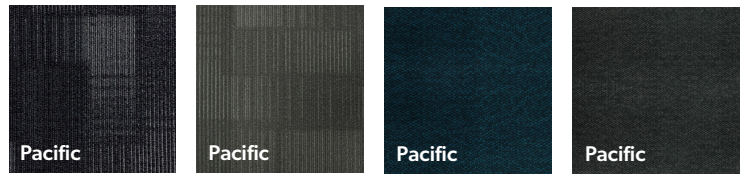

Shaw Contract

Karamea Lava

Muriwai Lava

Piha Reef*

Piha Silica

Taharuu Bedrock*

Taharuu Clay

Waimea Bluestone*

Waimea Coal

Waimea Granite

Waimea Volcanic

Specifications

	DESSO	SHAW
Size	500 x 500 mm	610 x 610 mm
Backing	Ecobase®	Ecoworx®
Fibre	Solution Dyed Nylon	Solution Dyed Nylon
Box	20 tiles (5 m ²)	12 tiles (4.46 m ²)
Environmental	Cradle to Cradle Greentag	Cradle to Cradle Declare GECA