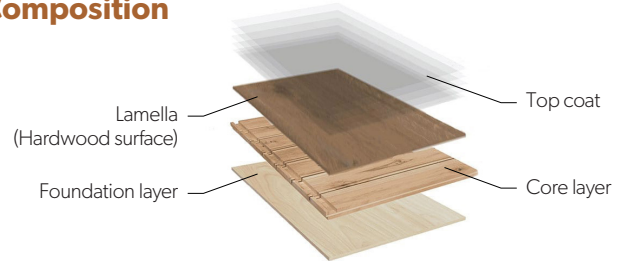

**JACOBSEN
BRINGS YOU**
**TimberTop
Breckenridge**

Suitable for residential and commercial applications such as:

- > Workplace
- > Living rooms
- > Kitchen
- > Retail
- > Entrance
- > Rumpus
- > Aged Care
- > Bedroom

Specifications

Range Name	TimberTop Breckenridge
Size (W*L*T)	190mm Board: 145 x 1820 x 14.2mm
Thickness	14.2mm
Lamella	3.2mm
Locking System	5G
Nesting	16% = 2 short planks
Bevel	Micro Bevel 4 Sided
VOC	Gold
Finish	Bona Natural UV Lacquer
Treatment	Light Brushed
PCES per Carton	6
M ² per Carton	190mm Board: 2.07

Composition

Grading

Colour

Top Coat

- Our finishes are protected with a premium top coat of 7 layers of scratch resistant UV urethane.

Hardwood Surface

- Sustainably sourced, stunning hardwoods.
- We only produce premium quality products, and unlike other flooring suppliers, we do not use veneers.
- Our beautiful hardwoods are available in surface thickness of 3.2mm.
- Our handcrafted surface treatments and textures combine artisanal detail with the latest technology to create a floor that is unique to your home.

Core Layer

- At the heart of every floor is our specially formulated Heavea hardwood which gives our flooring its core strength and stability.

Foundation Layer

- The final timber foundation gives additional stability and durability to the floor.