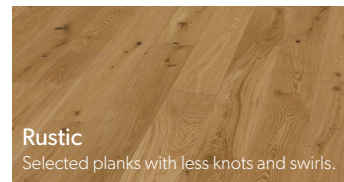

**JACOBSEN
BRINGS YOU**
**TimberTop
Breckenridge**

Suitable for residential and commercial applications such as:

- > Workplace
- > Living rooms
- > Kitchen
- > Retail
- > Entrance
- > Rumpus
- > Aged Care
- > Bedroom

Composition

Grading

Colour

Top Coat

- Our finishes are protected with a premium top coat of 7 layers of scratch resistant UV urethane.

Hardwood Surface

- Sustainably sourced, stunning hardwoods.
- We only produce premium quality products, and unlike other flooring suppliers, we do not use veneers.
- Our beautiful hardwoods are available in surface thickness of 3.2mm.
- Our handcrafted surface treatments and textures combine artisanal detail with the latest technology to create a floor that is unique to your home.