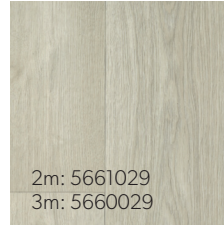

JACOBSEN BRINGS YOU

Trend 2m+3m
Vinyl Collection

Suitable for all residential applications such as:

- > Kitchen
- > Living rooms
- > Entrance
- > Bathroom
- > Rumpus
- > Bedroom

Swan - Dark Grege
Repeat: 100x100cm
Laying: Same Direction
Plank size: 100x16.5cm

Swan - Dark Brown
Repeat: 100x100cm
Laying: Same Direction
Plank size: 100x16.5cm

Swan - Medium Grege
Repeat: 100x100cm
Laying: Same Direction
Plank size: 100x16.5cm

Swan - Medium Grey
Repeat: 100x100cm
Laying: Same Direction
Plank size: 100x16.5cm

Specifications

Range Name	Trend	
Width	2m or 3m	
Roll Length	25 lm	
Thickness	220T: 2.20mm	260T: 2.60mm
Construction	Heterogeneous vinyl	
Wear Layer	220T: 0.25mm	260T: 0.20mm
Acoustic Rating	220T: Δ LW 16dB	260T: Δ LW 17dB
Light Fastness	≥ 6	
Warranty	10 years residential use	