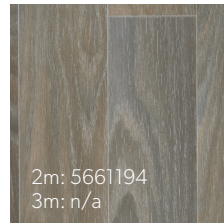

Biscay II - Alu Brown
Repeat: 100x100cm
Laying: Same Direction
Plank size: 100x9.1cm

Specifications

Range Name	Trend	
Width	2m or 3m	
Roll Length	25 lm	
Thickness	220T: 2.20mm	260T: 2.60mm
Construction	Heterogeneous vinyl	
Wear Layer	220T: 0.25mm	260T: 0.20mm
Acoustic Rating	220T: ΔLW 16dB	260T: ΔLW 17dB
Light Fastness	≥ 6	
Warranty	10 years residential use	

Disclaimer: The information given here is correct at the date of publication however, due to Tarkett's commitment to ongoing product improvement, Tarkett reserves the right to modify this information without prior notice. Please note that Tarkett's instructions regarding installation, cleaning and maintenance must be observed. Please refer to jacobsen.co.nz for guidance. The colour images provided are indicative only.

Jacobsen®

Talk to one of our experts, or visit our website:

0800 800 460 | customer.services@jacobsen.co.nz | jacobsen.co.nz