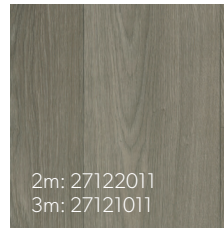

JACOBSEN BRINGS YOU

Trend 2m+3m
Vinyl Collection

Suitable for all residential applications such as:

- > Kitchen
- > Living rooms
- > Entrance
- > Bathroom
- > Rumpus
- > Bedroom

Swan - Dark Grege
Repeat: 100x100cm
Laying: Same Direction
Plank size: 100x16.5cm

Swan - Dark Brown
Repeat: 100x100cm
Laying: Same Direction
Plank size: 100x16.5cm

Swan - Medium Grege
Repeat: 100x100cm
Laying: Same Direction
Plank size: 100x16.5cm

Swan - Medium Grey
Repeat: 100x100cm
Laying: Same Direction
Plank size: 100x16.5cm

Specifications

Range Name	Trend	
Width	2m or 3m	
Roll Length	25 lm	
Thickness	220T: 2.20mm	260T: 2.60mm
Construction	Heterogeneous vinyl	
Wear Layer	220T: 0.25mm	260T: 0.20mm
Acoustic Rating	220T: Δ LW 16dB	260T: Δ LW 17dB
Light Fastness	≥ 6	
Warranty	10 years residential use	